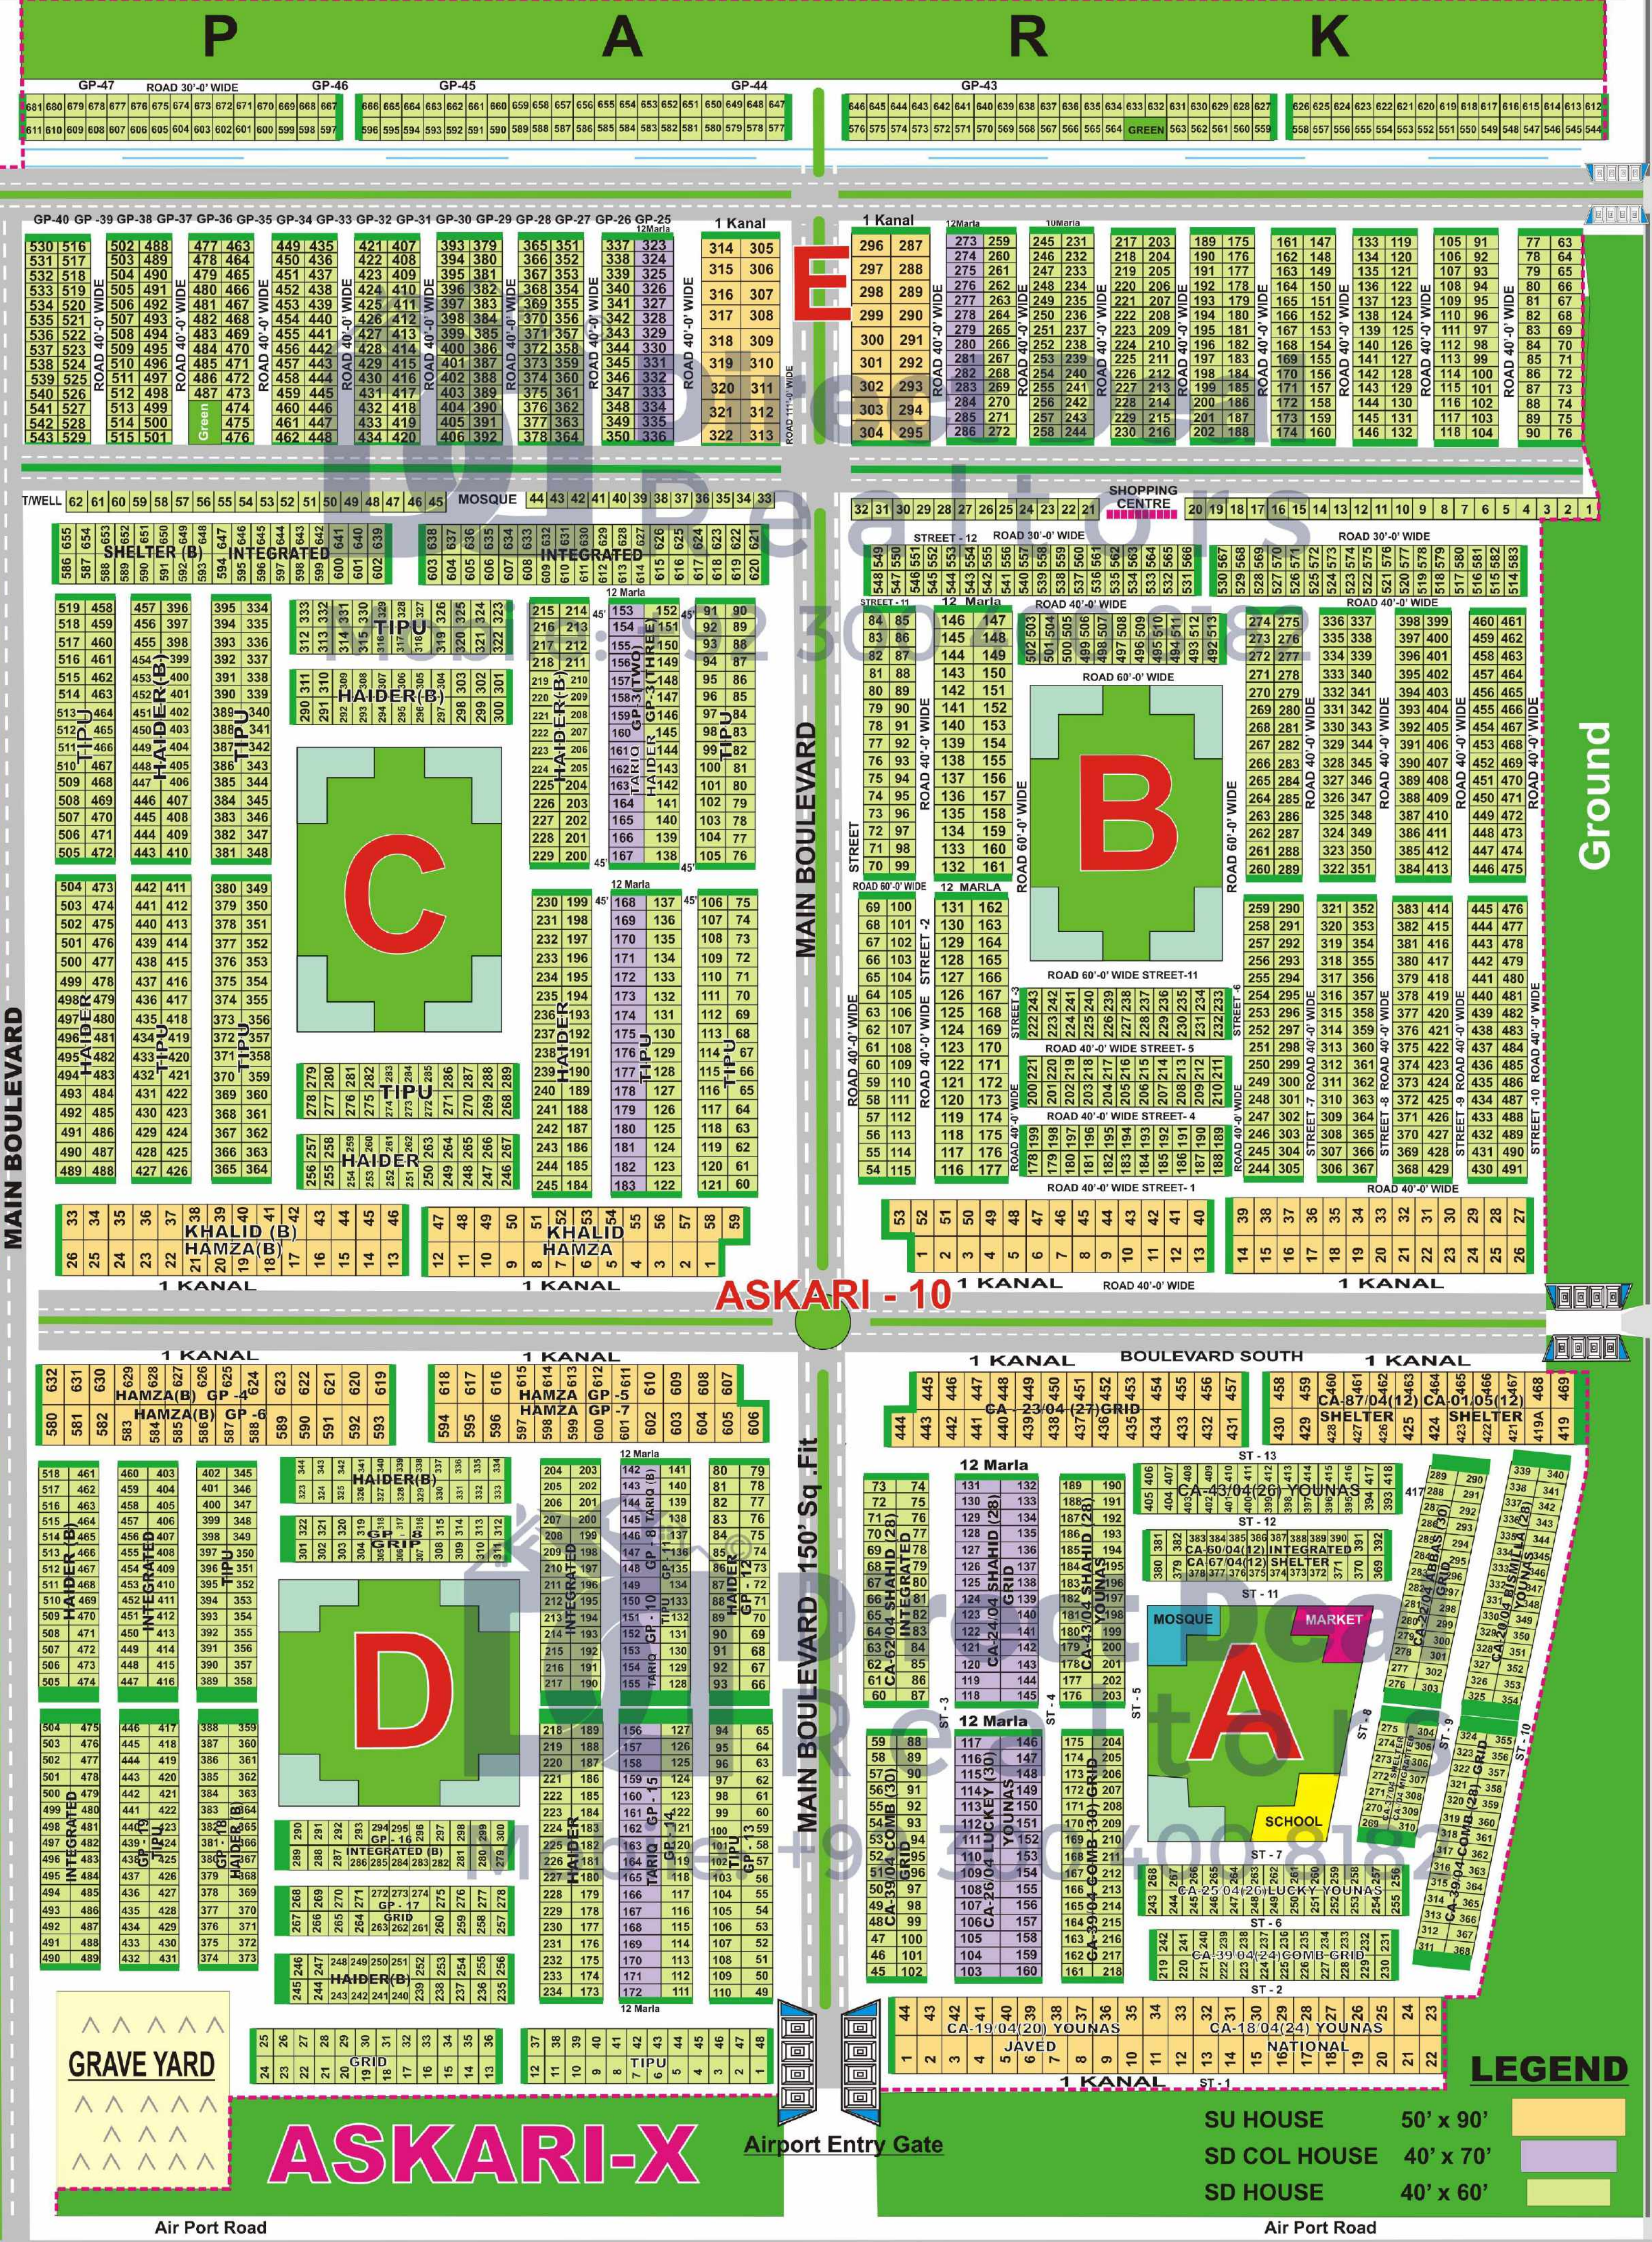

MASTER PLAN OF ASKARI X SECTOR - A,B,C,D,E & F LAHORE

Direct Deal Realtors

Get your Deal Direct from the Owner!

Website: <https://directdeal.com.pk/>

Mobile: +92 300 400 8182

Office: 264 MB, DHA Phase 6, Lahore

RUNWAY ALLAMA IQBAL INTERNATIONAL AIR PORT

LEGEND

	SU HOUSE	50' x 90'
	SD COL HOUSE	40' x 70'
	SD HOUSE	40' x 60'

LAHORE RING ROAD

LAHORE RING ROAD

LAHORE RING ROAD

RING ROAD INTER CHANGE

TO MALL ROAD
AMJAD CHAUDHRY ROAD
RANGER ENTRY GATE