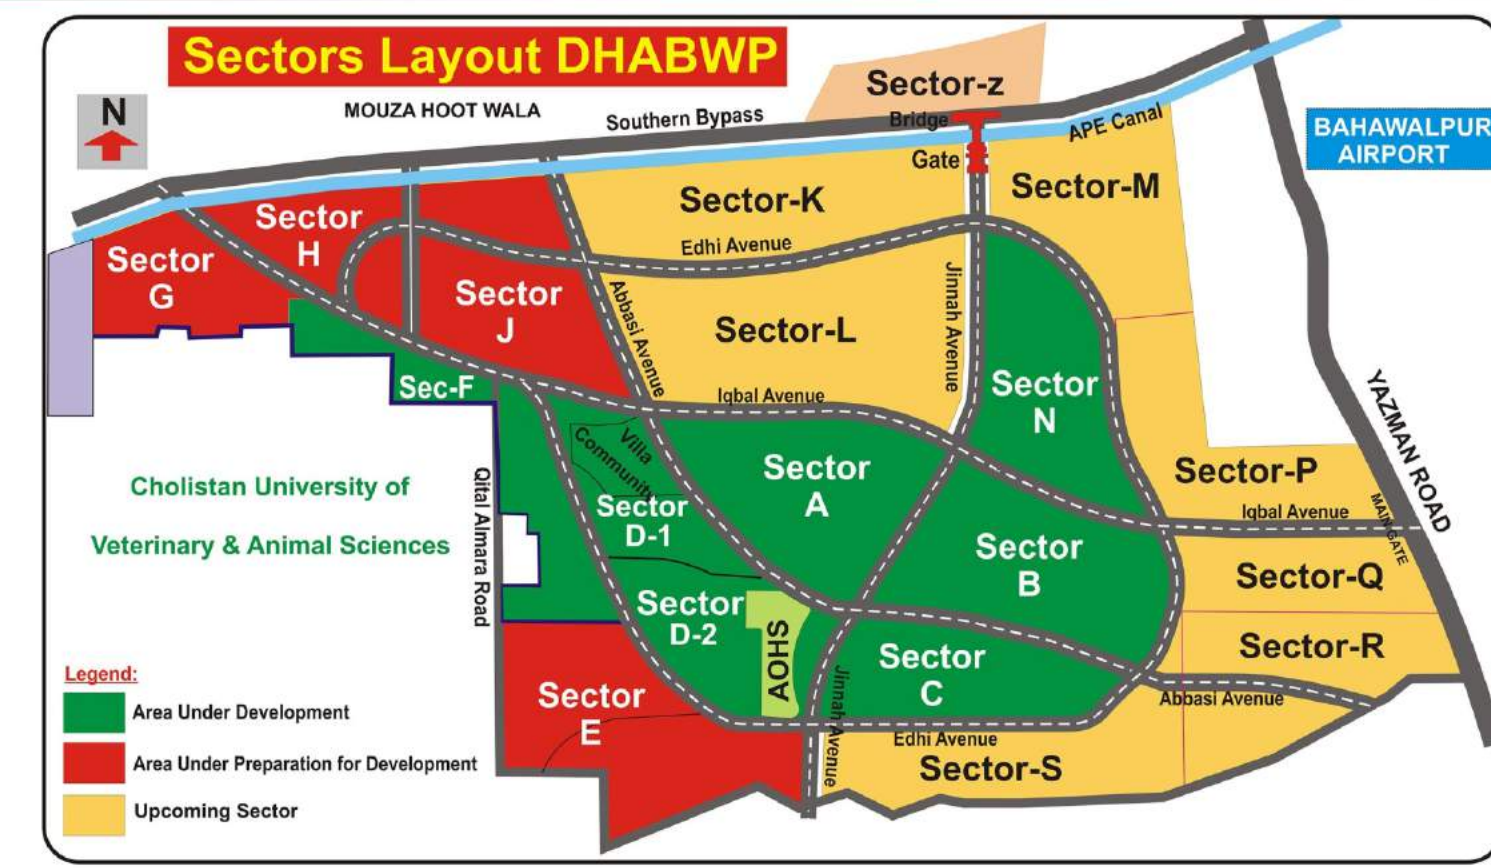

printed by: **MAPHOUSE**
by mapco
0320-4611318

ASKARI-1
Detail Of Residential Unit