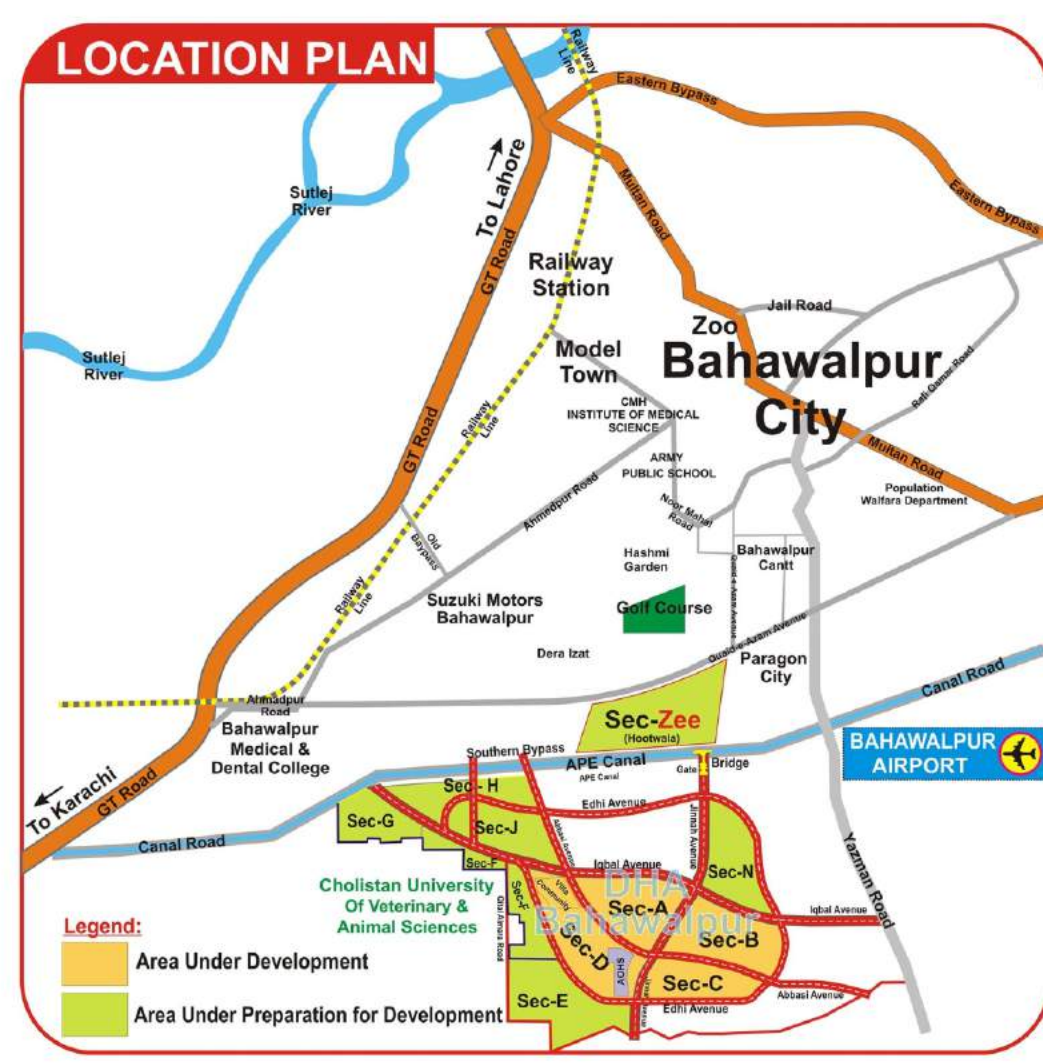

CIMS FAST
Edn Enclave
NDU
SKMT