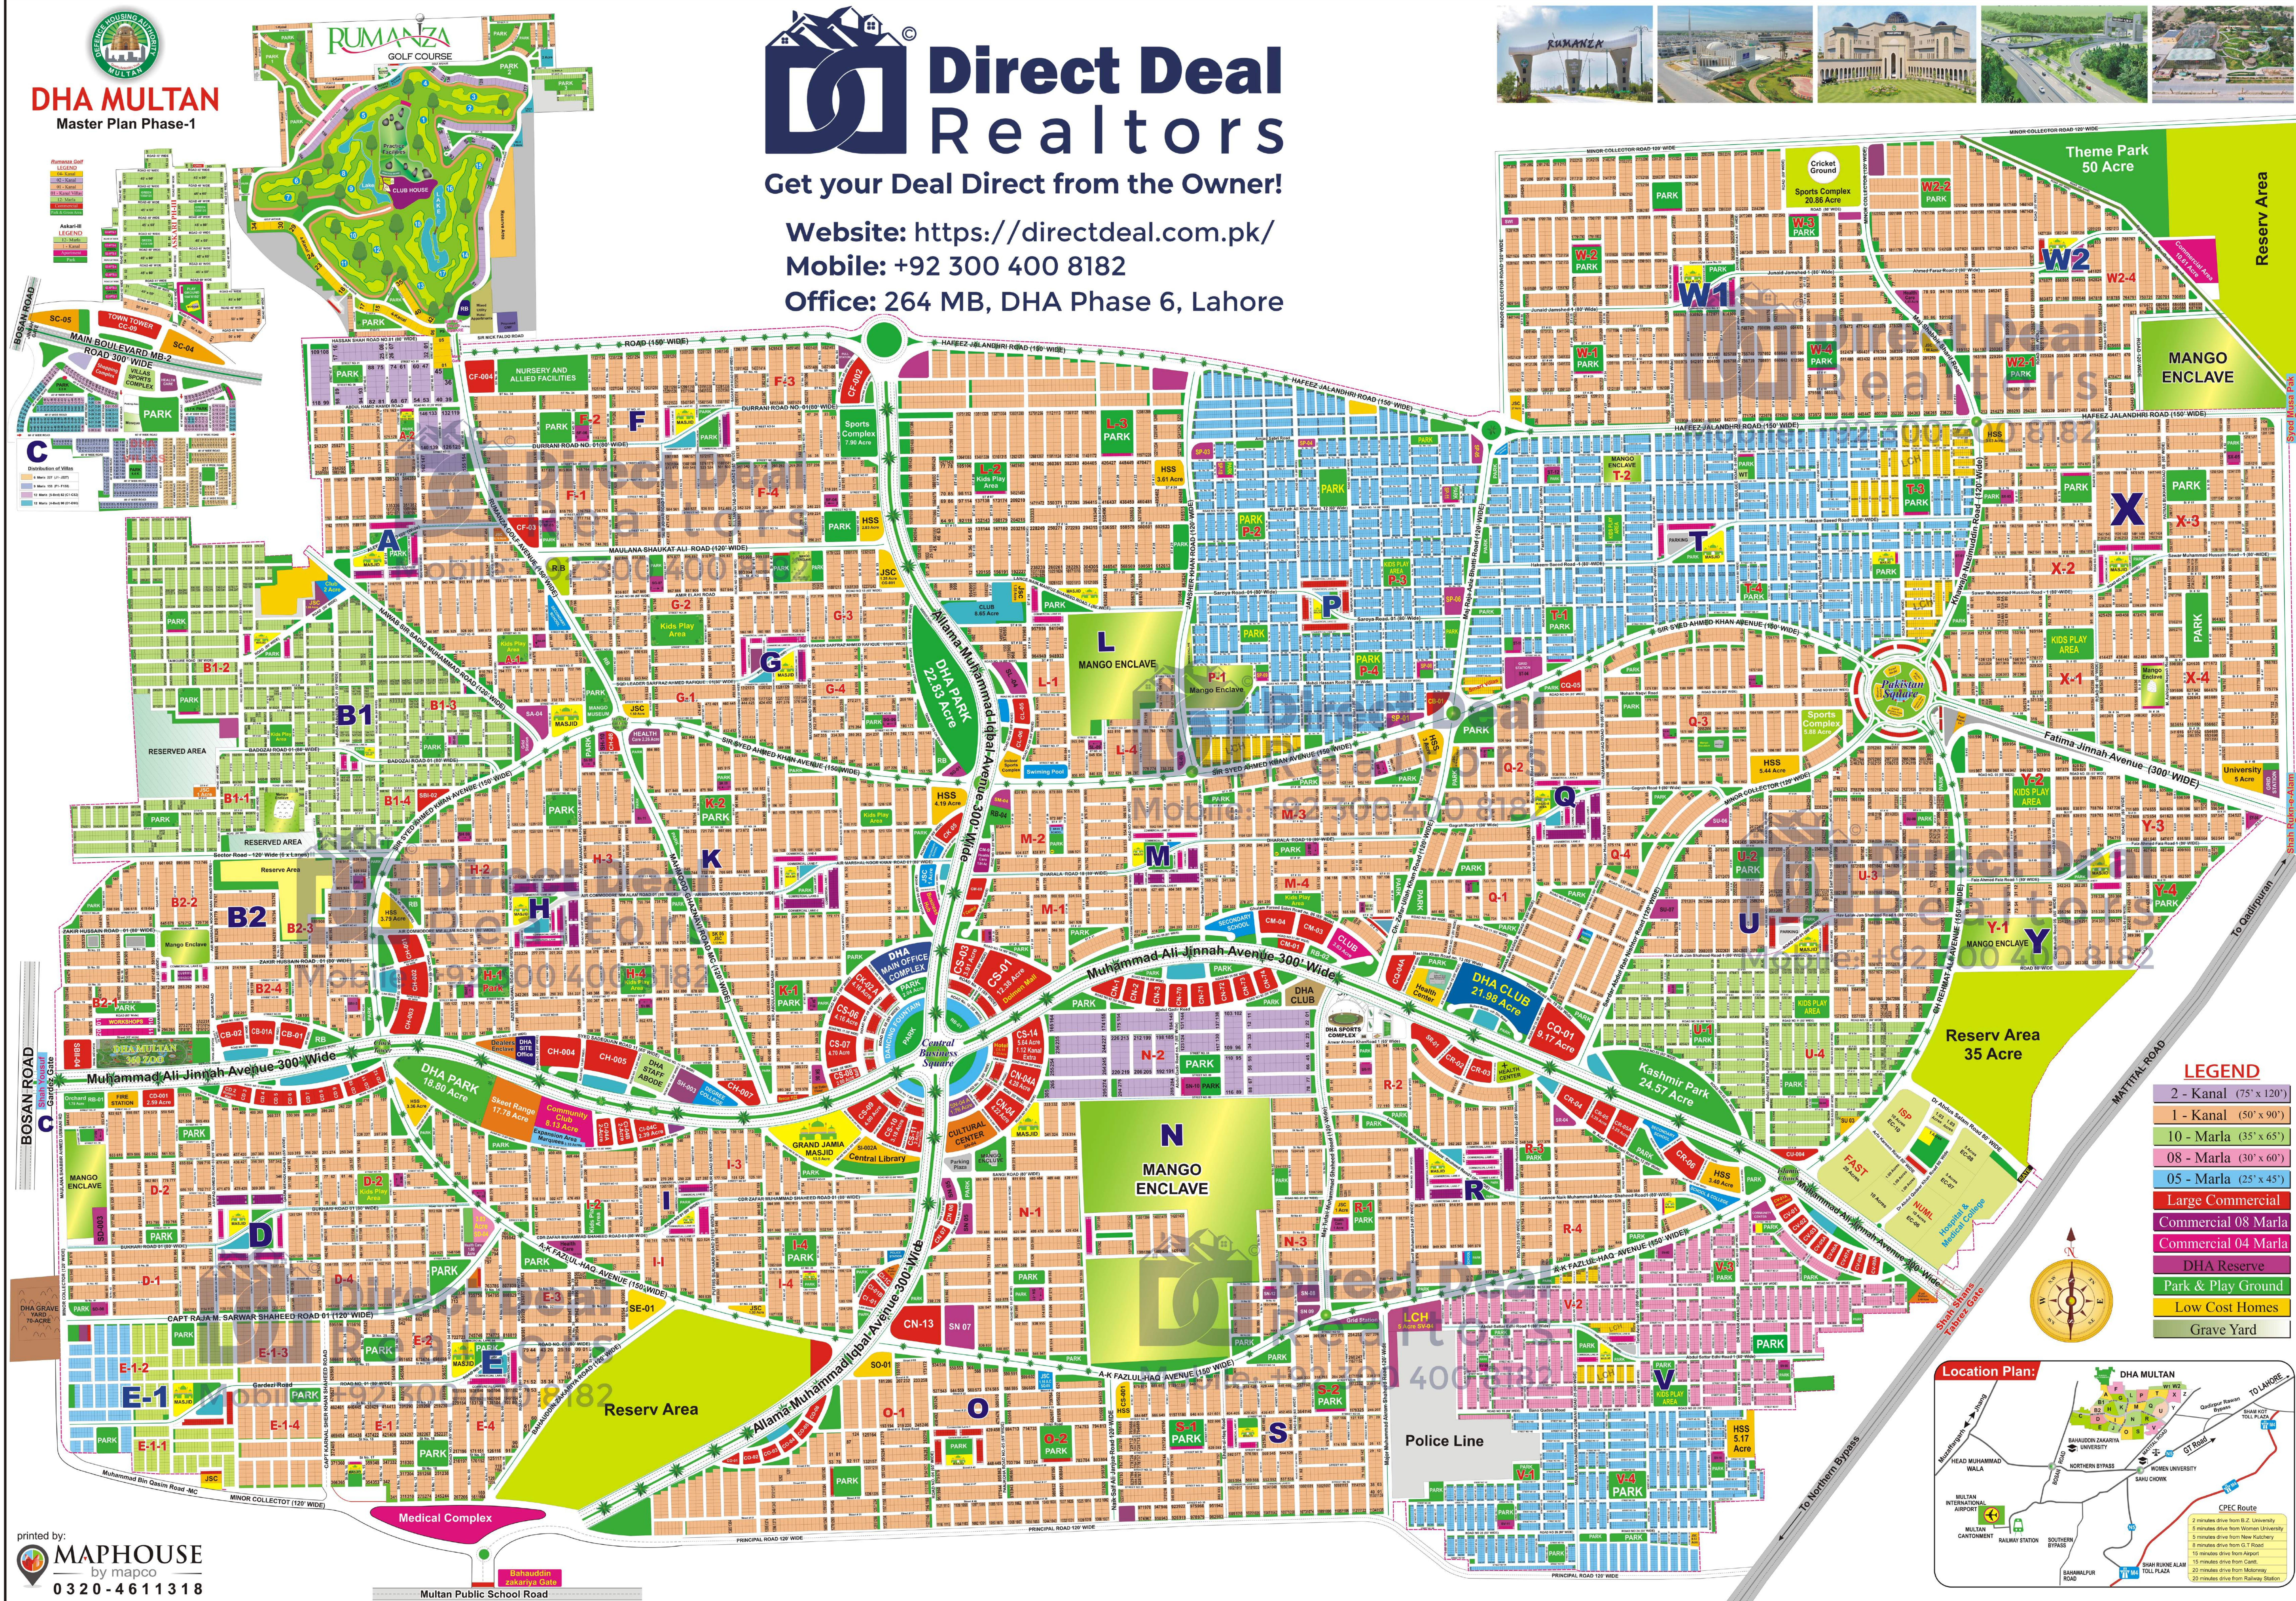

# DHA MULTAN Master Plan Phase-1

# Direct Deal Realtors

Get your Deal Direct from the Owner!

Website: <https://directdeal.com.pk/>

Mobile: +92 300 400 8182

Office: 264 MB, DHA Phase 6, Lahore

**LEGEND**

- 2 - Kanal (75' x 120')
- 1 - Kanal (50' x 90')
- 10 - Marla (35' x 65')
- 08 - Marla (30' x 60')
- 05 - Marla (25' x 45')
- Large Commercial
- Commercial 08 Marla
- Commercial 04 Marla
- DHA Reserve
- Park & Play Ground
- Low Cost Homes
- Grave Yard