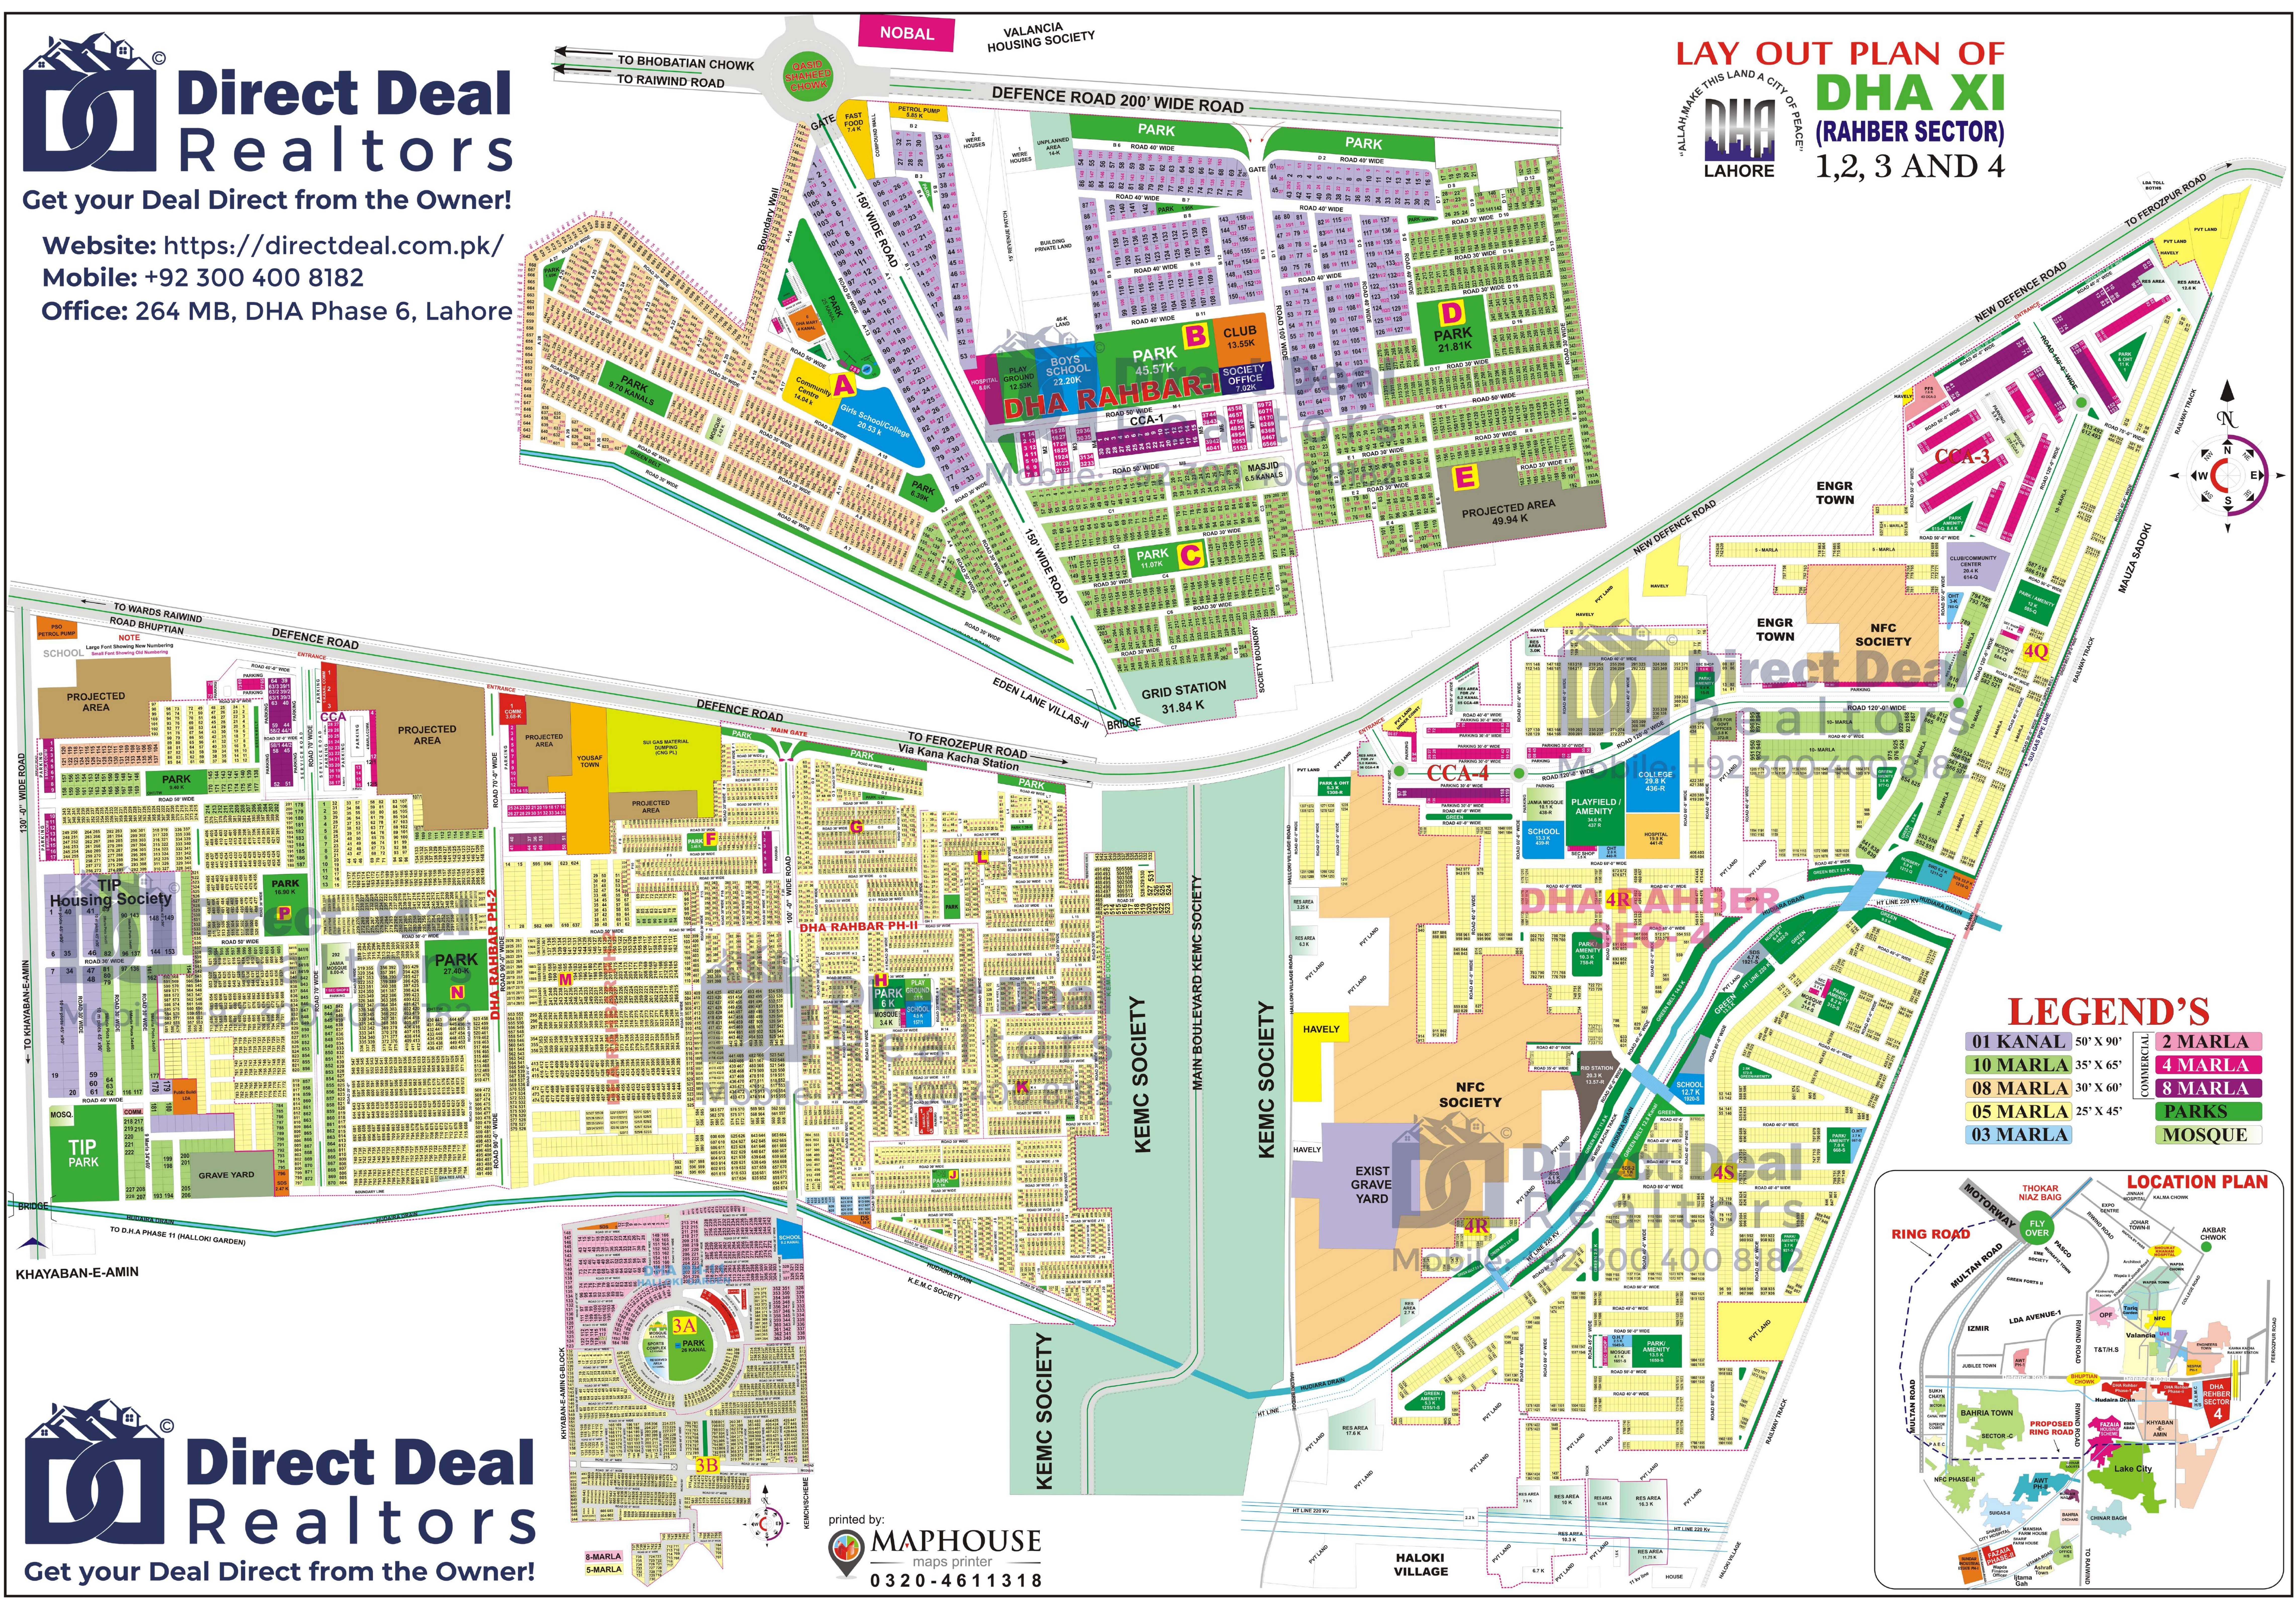

Direct Deal Realtors

Get your Deal Direct from the Owner!

Website: <https://directdeal.com.pk/>

Mobile: +92 300 400 8182

Office: 264 MB, DHA Phase 6, Lahore

LAY OUT PLAN OF DHA XI (RAHBER SECTOR) 1, 2, 3 AND 4

LEGEND'S

- 01 KANAL 50' X 90'
- 10 MARLA 35' X 65'
- 08 MARLA 30' X 60'
- 05 MARLA 25' X 45'
- 03 MARLA
- 2 MARLA
- 4 MARLA
- 8 MARLA
- PARKS
- MOSQUE

Direct Deal Realtors

Get your Deal Direct from the Owner!

printed by: **MAPHOUSE** maps printer
0320-4611318