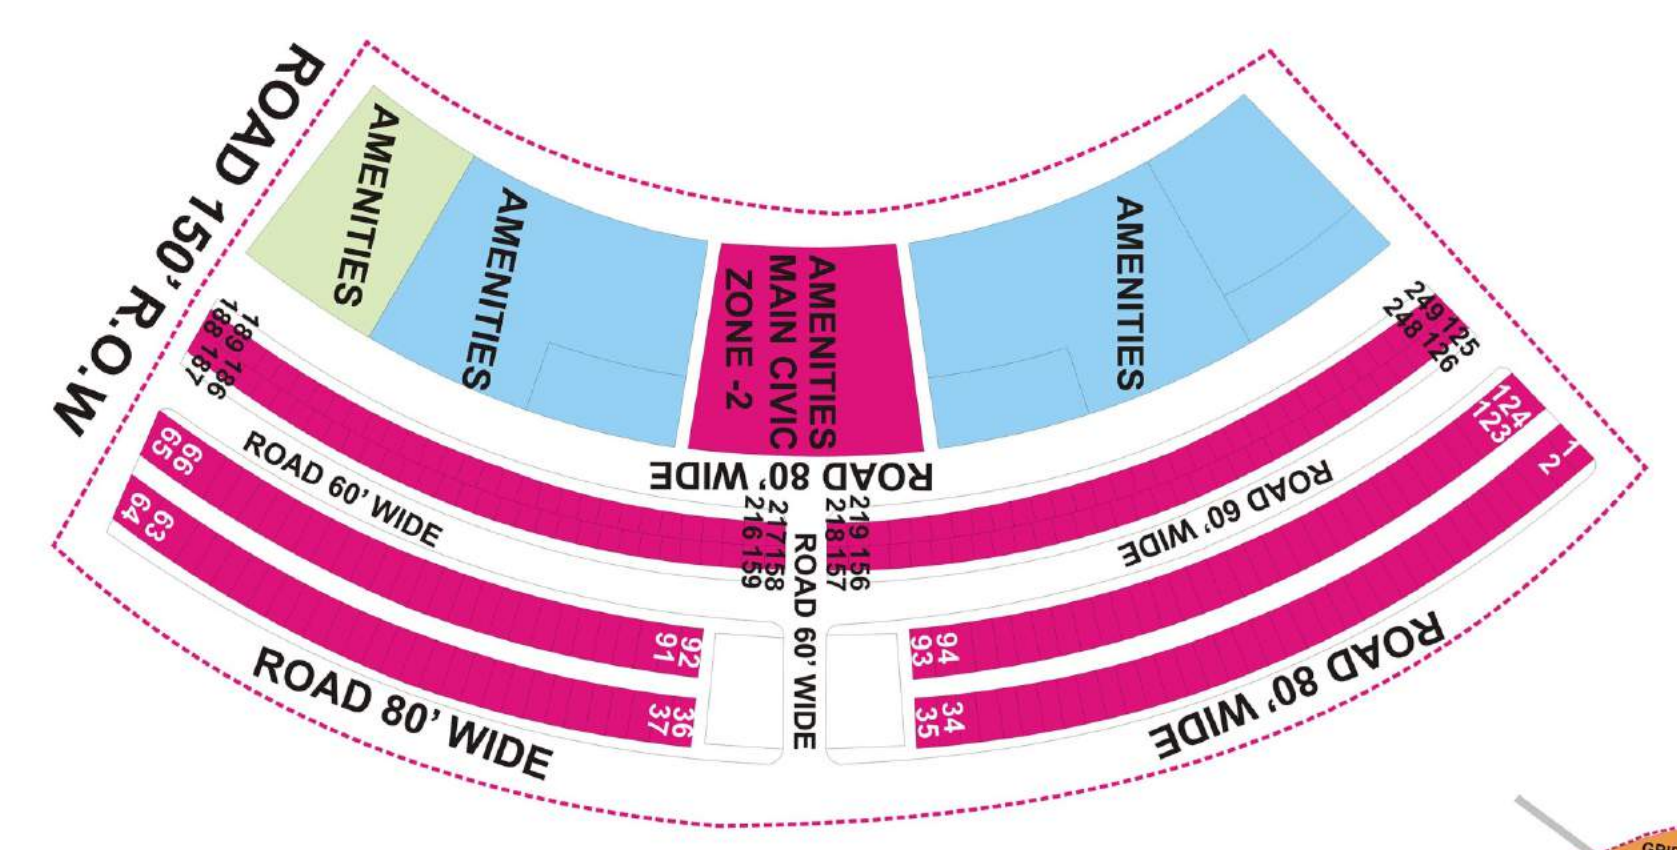

1. **LEGEND'S**
2. ROAD'S
   - UNPLANNED AREA
   - COMMERCIAL
   - PARK'S
   - SCHOOL
   - GRAVE YARD
   - MOSQUE

PRISM 9
DHA Phase - IX
LAHORE

Direct Deal Realtors
Get your Deal Direct from the Owner!

Direct Deal Realtors

Get your Deal Direct from the Owner!

Website: <https://directdeal.com.pk/>
Mobile: +92 300 400 8182
Office: 264 MB, DHA Phase 6, Lahore

LARGER VIEW OF J-BLOCK

TO LAHORE
TO MASUR
TO FEROPUR ROAD

DHA PHASE-10   DHA PHASE-10

DHA PHASE-10

Larger View Zone -3