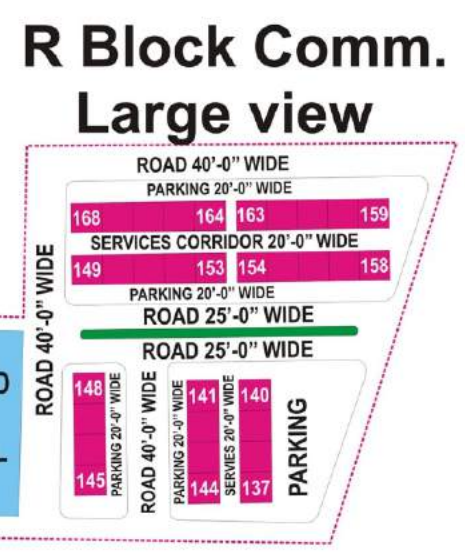

Get your Deal Direct from the Owner!

Website: <https://directdeal.com.pk/>
Mobile: +92 300 400 8182
Office: 264 MB, DHA Phase 6, Lahore

LARGER VIEW OF J-BLOCK

TO LAHORE
TO MASUR
TO FEROPUR ROAD

DHA PHASE-10 DHA PHASE-10

DHA PHASE-10

Larger View Zone -3