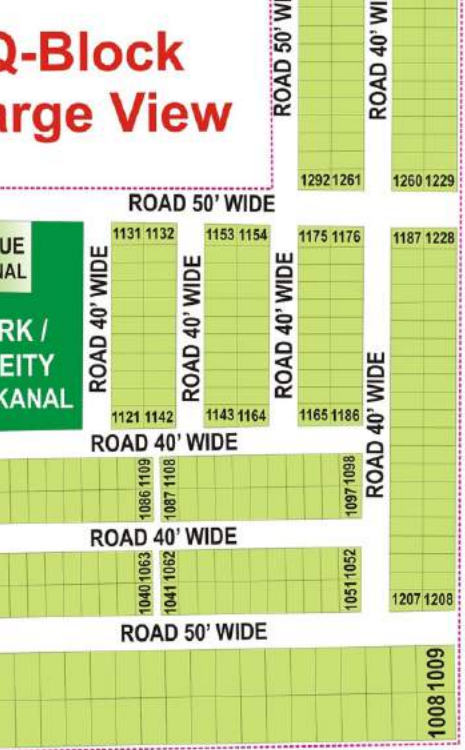

- LEGEND'S**
- ROAD'S
 - UNPLANNED AREA
 - COMMERCIAL
 - PARK'S
 - SCHOOL
 - GRAVE YARD
 - MOSQUE

PRISM 9
DHA Phase - IX
LAHORE

Direct Deal Realtors
Get your Deal Direct from the Owner!

Direct Deal Realtors

Get your Deal Direct from the Owner!

Website: <https://directdeal.com.pk/>
Mobile: +92 300 400 8182
Office: 264 MB, DHA Phase 6, Lahore

LARGER VIEW OF J-BLOCK

TO LAHORE
TO MASUR
TO FEROPUR ROAD

DHA PHASE-10 DHA PHASE-10

DHA PHASE-10

Larger View Zone -3