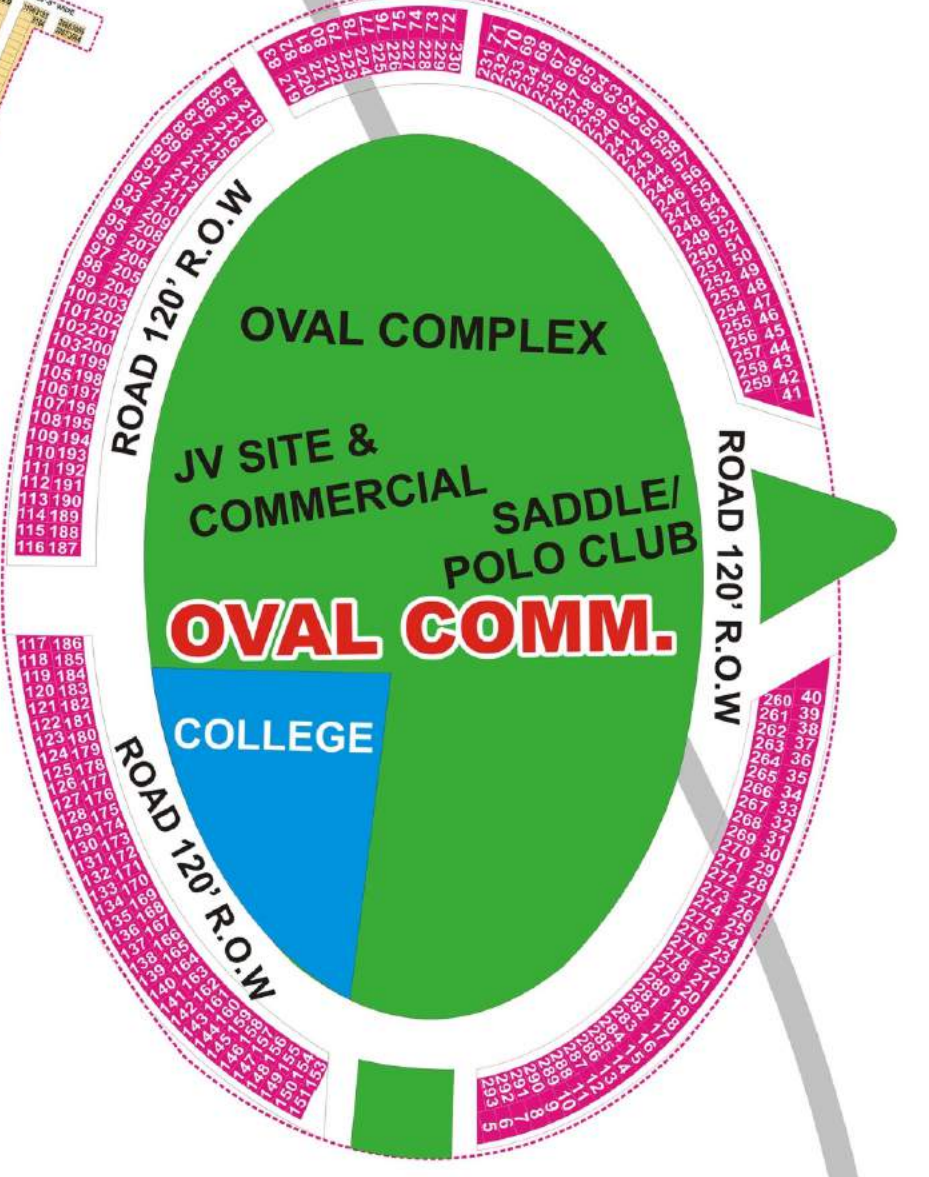

1. **LEGEND'S**
2. ROAD'S
   - UNPLANNED AREA
   - COMMERCIAL
   - PARK'S
   - SCHOOL
   - GRAVE YARD
   - MOSQUE

PRISM 9
DHA Phase - IX
LAHORE

Direct Deal Realtors
Get your Deal Direct from the Owner!

Direct Deal Realtors

Get your Deal Direct from the Owner!

Website: <https://directdeal.com.pk/>
Mobile: +92 300 400 8182
Office: 264 MB, DHA Phase 6, Lahore

LARGER VIEW OF J-BLOCK

TO LAHORE
TO MASUR
TO FEROPUR ROAD

DHA PHASE-10   DHA PHASE-10

DHA PHASE-10

Larger View Zone -3