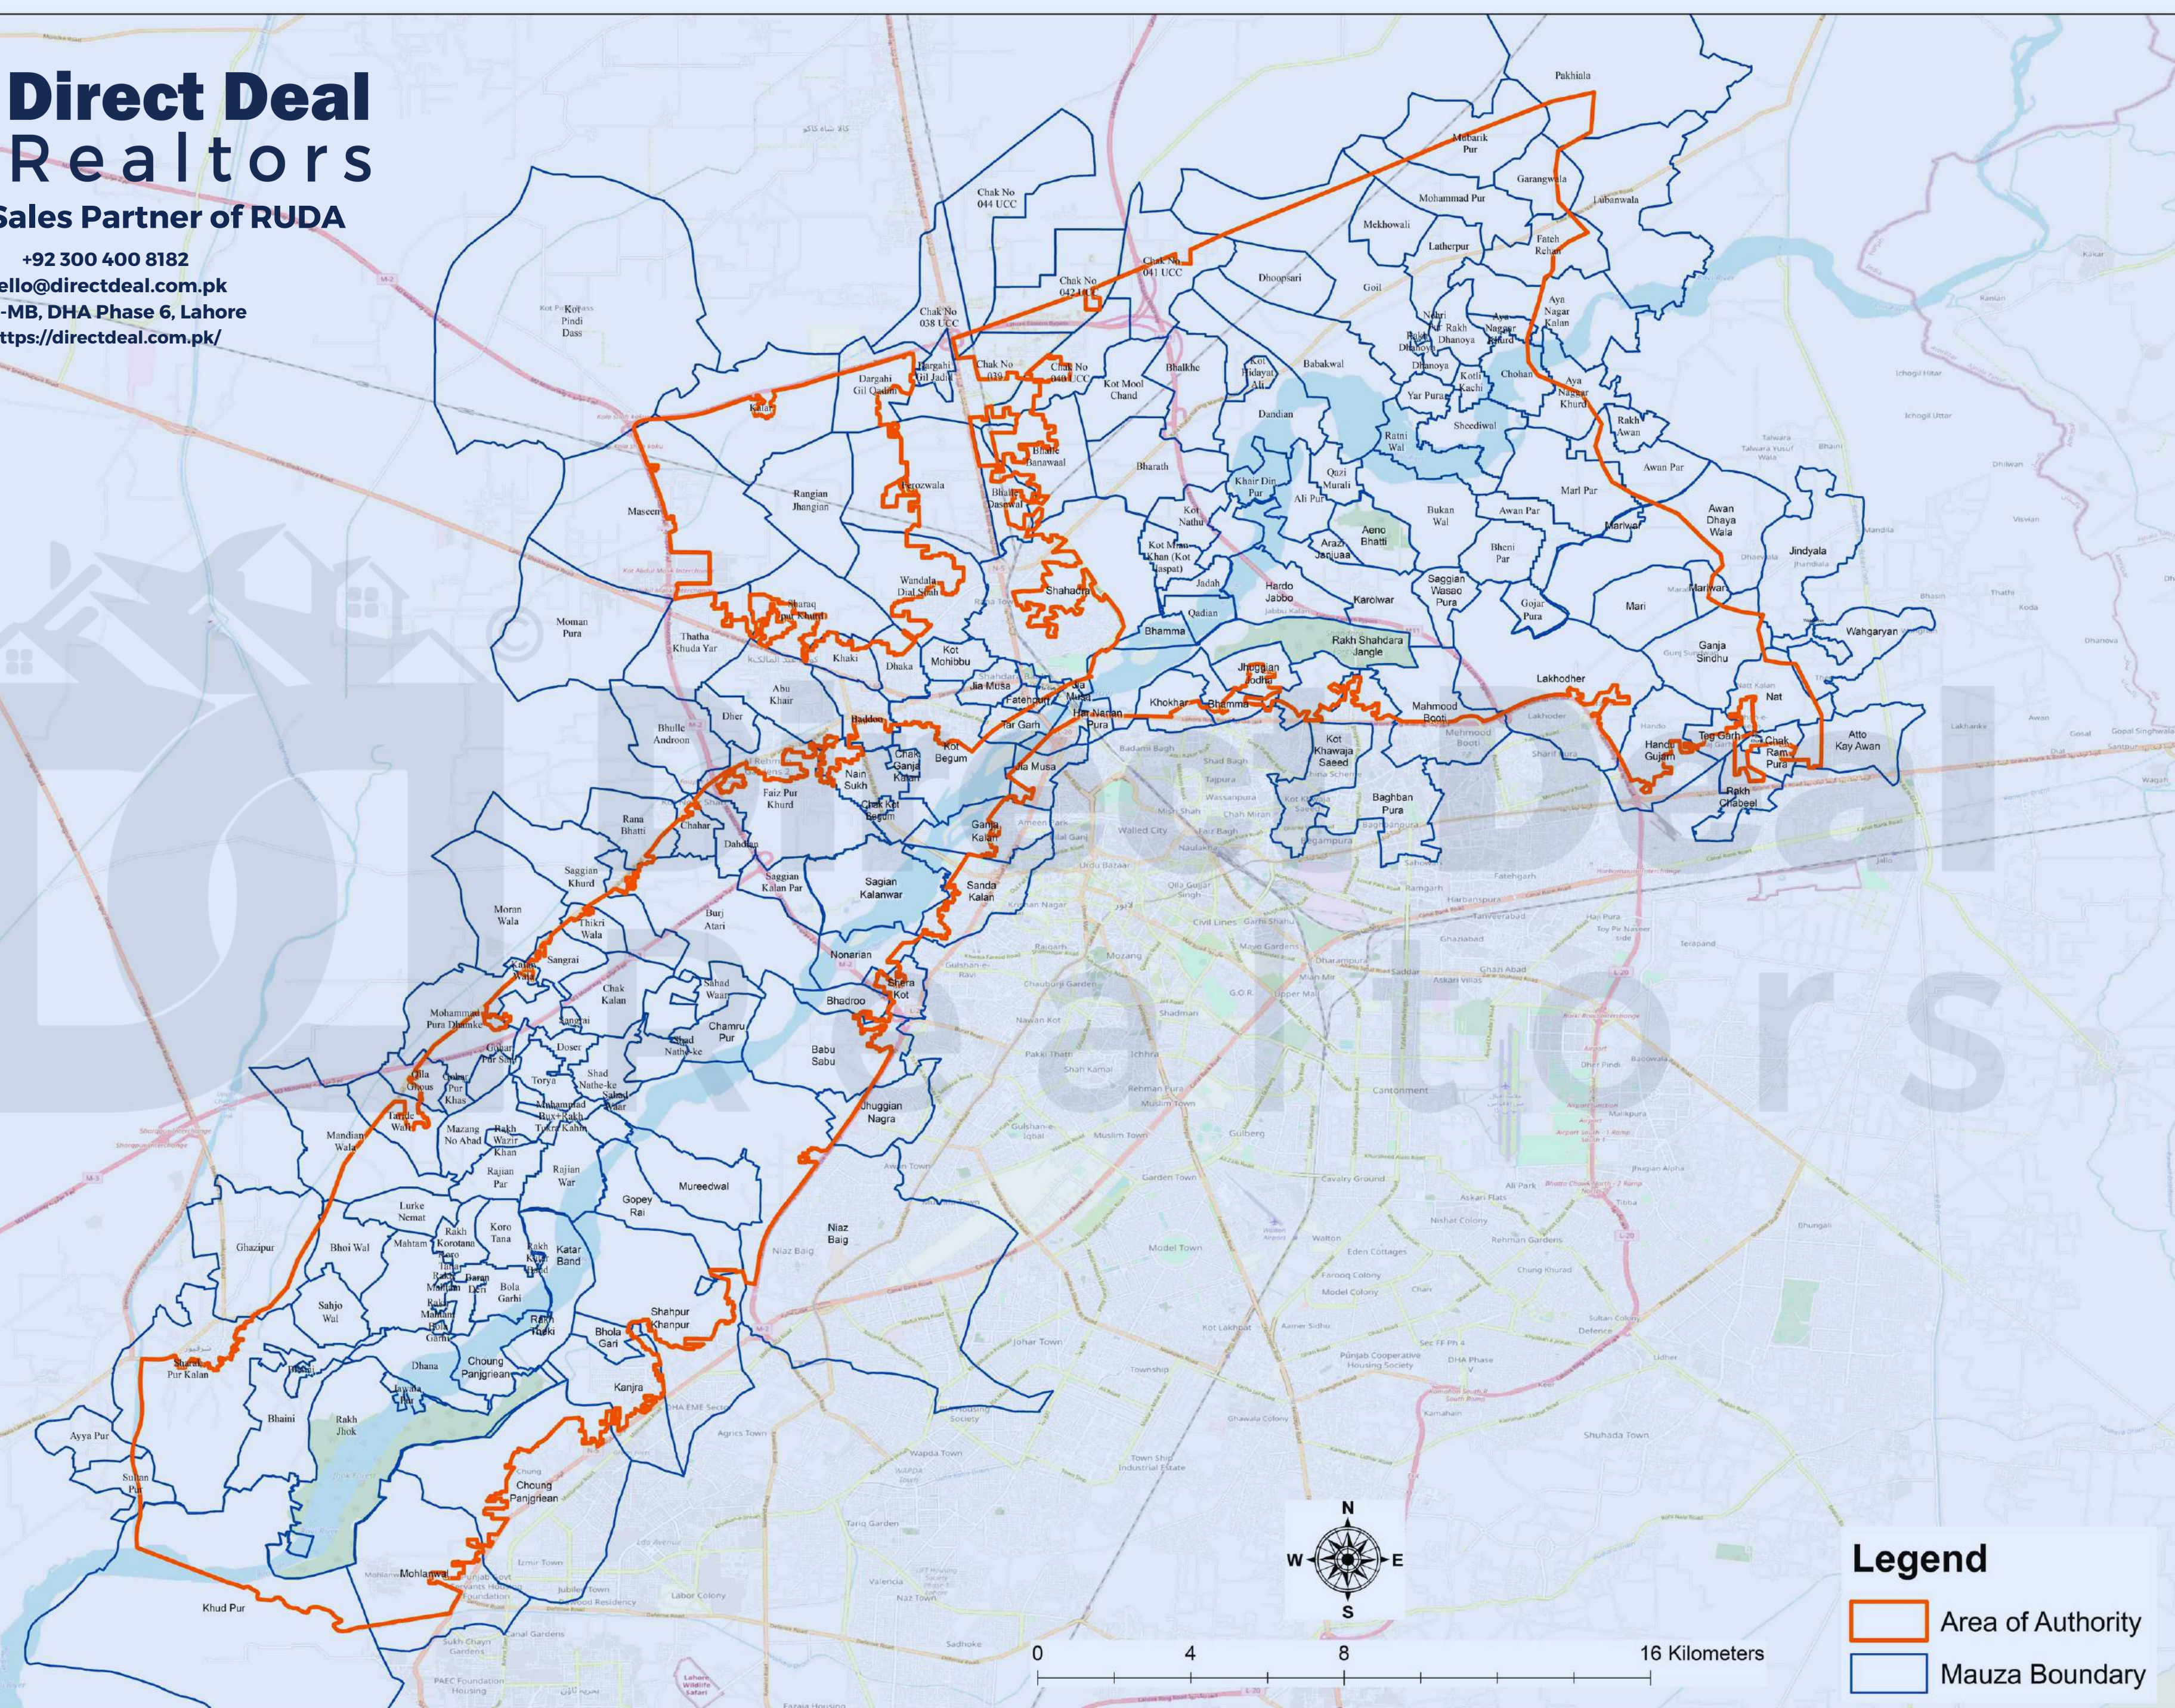

Direct Deal Realtors

Official Sales Partner of RUDA

+92 300 400 8182

hello@directdeal.com.pk

264-MB, DHA Phase 6, Lahore

<https://directdeal.com.pk/>

Legend

-  Area of Authority
-  Mauza Boundary